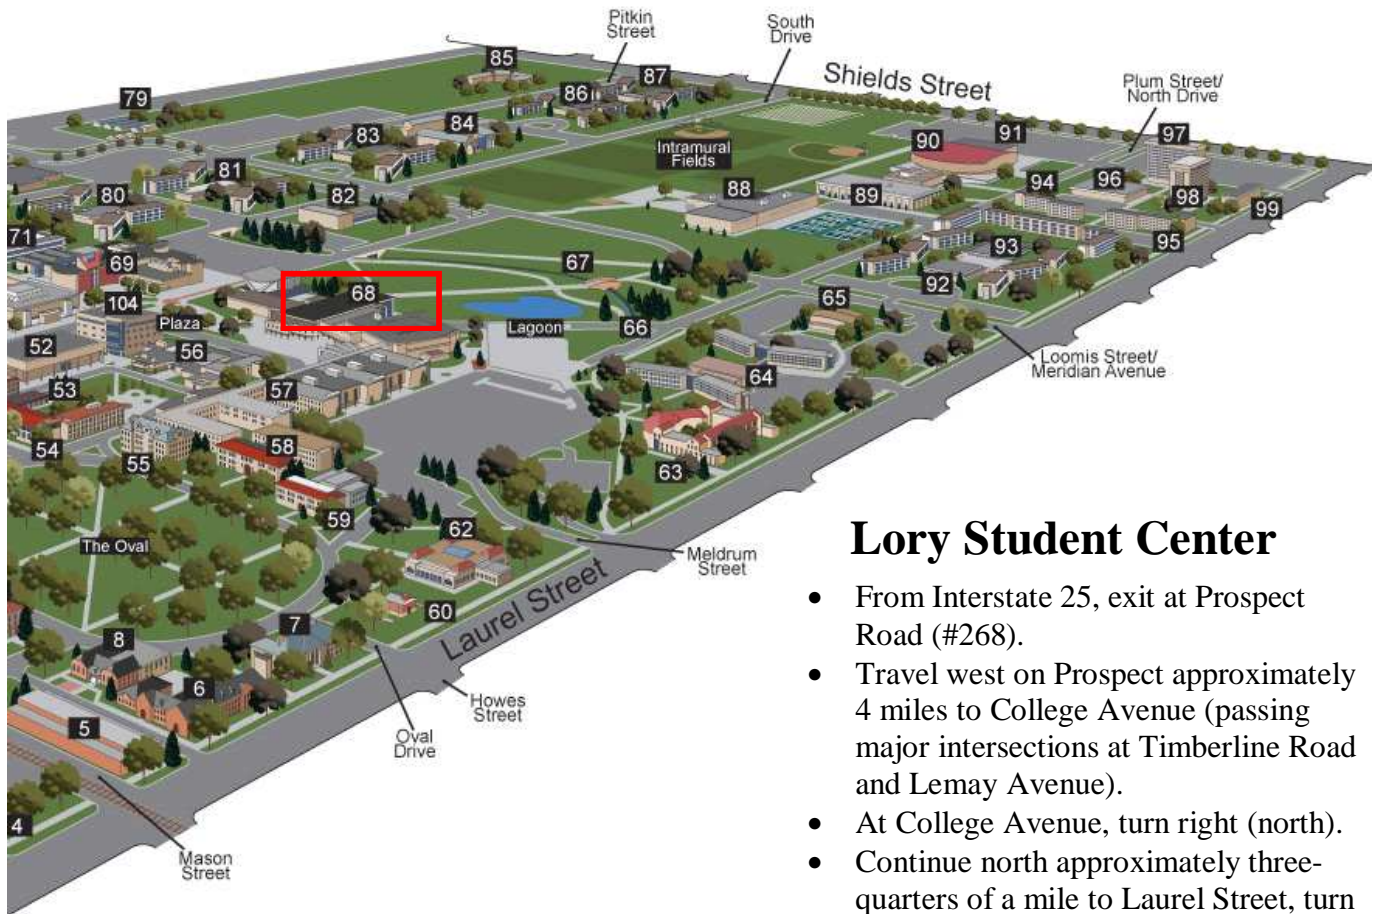

CSU Campus Map

Lory Student Center

- From Interstate 25, exit at Prospect Road (#268).
- Travel west on Prospect approximately 4 miles to College Avenue (passing major intersections at Timberline Road and Lemay Avenue).
- At College Avenue, turn right (north).
- Continue north approximately three-quarters of a mile to Laurel Street, turn

left (west), and travel west three-quarters of a mile to Meldrum Street (the second stop light), and turn left into the Lory Student Center parking lot.

- **Parking at a meter** - The Lory Student Center parking lot includes metered spaces that are enforced from 7:30a.m to 4:00pm., Monday through Friday, except for University Holidays and semester breaks. Visitor permits are not valid at meters during enforced hours - the posted fee must be paid during all enforced hours.
- **"A" zone parking** - The "A" zone spaces require a permit to park from 7:30 a.m. to 4:00 p.m. Monday through Friday (except for specially signed portions of "A" zones which are enforced until 7:00p.m.), except for University Holidays and semester breaks. Information on purchasing a visitor permit is available on parking.colostate.edu.